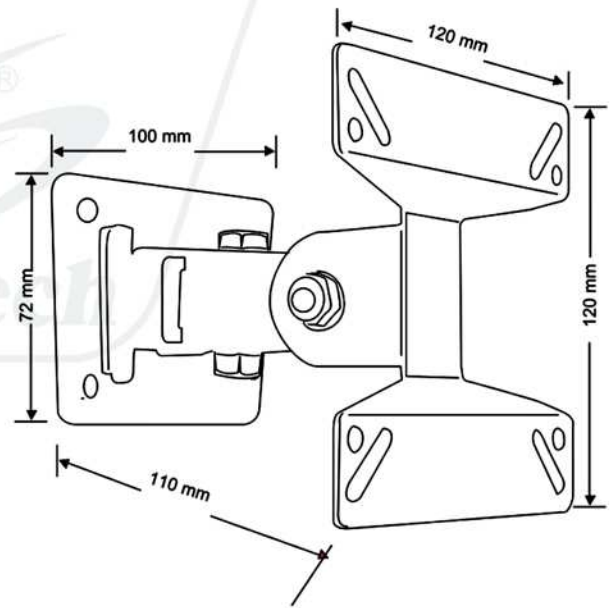

SH 10P

Swivel Led/Curved Wall Mount
Fits most 10"~26"

New Design,
New Experience

Weight Capacity

10 Kgs

Screen Size

10"-26"

Swivel Range

±90°

VESA Compatible

100x100

Profile to Wall

100mm

Tilt Range

+30° ~ -30°

Curved Monitor